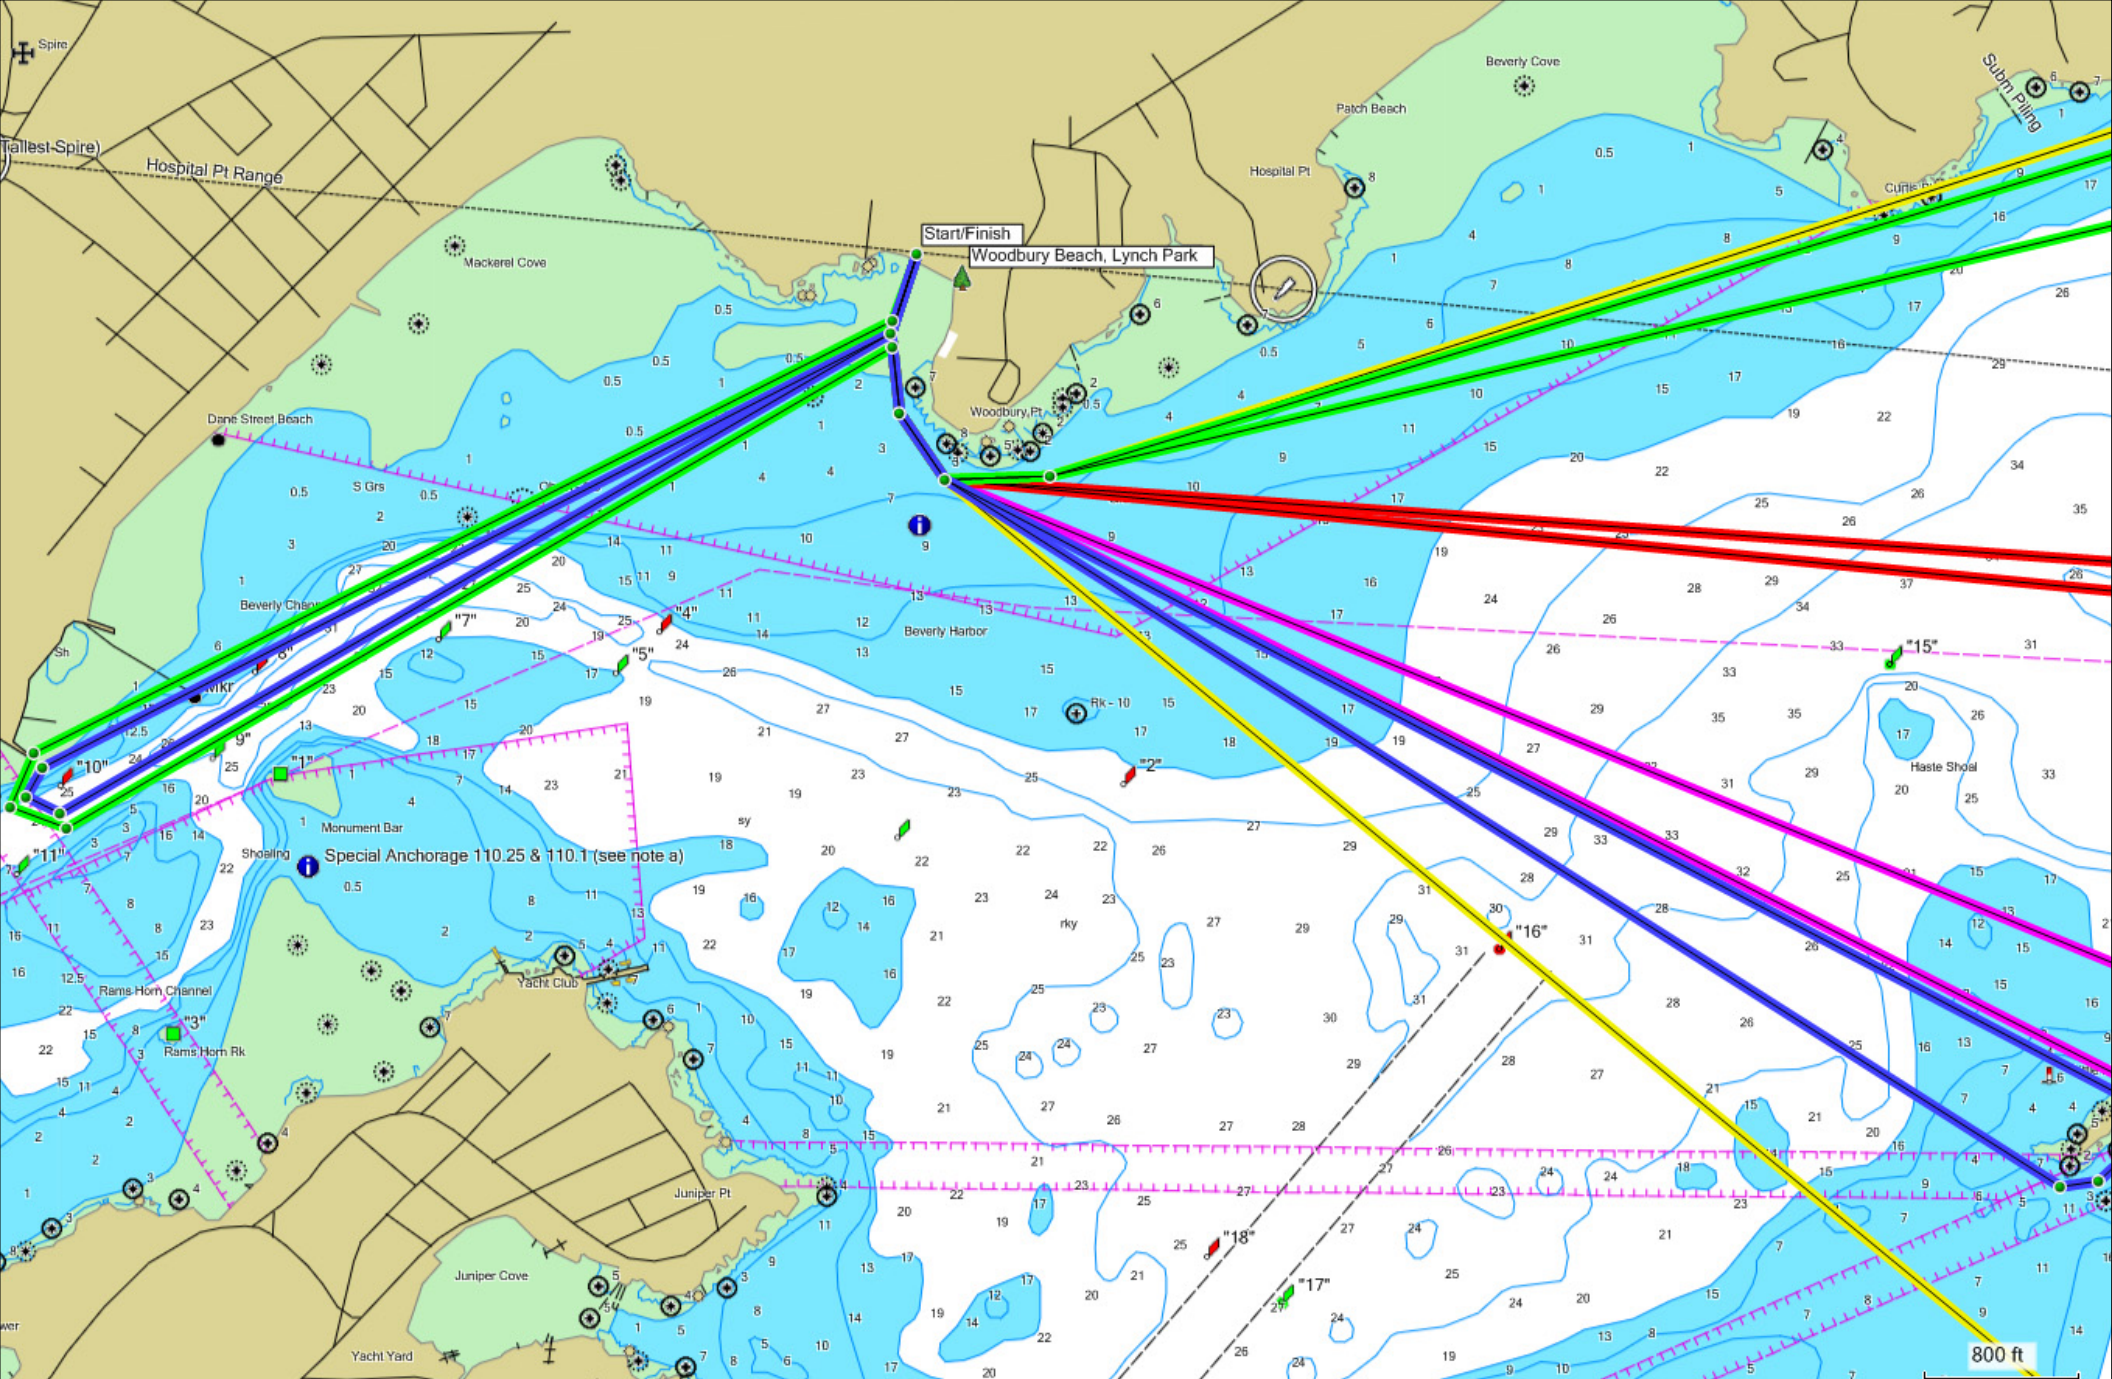

Data and information contained in this Product are © 2002-2007 Her Majesty the Queen in Right of Canada, Canadian Hydrographic Service / Sa Majesté du chef en Canada, Service hydrographique du Canada and/or Nautical Data